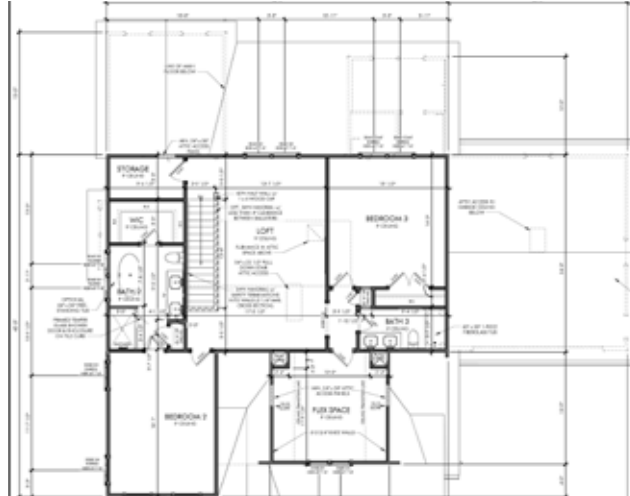

THE GENESEE

3 BED | 3.5 BATH | 2-CAR GARAGE | ~3,409 SQ/FT

GENESEE PIEDMONT HOMESTEAD

GENESEE RIVER CRAFTSMAN

MOVING YOUR DREAMS FORWARD

avenciahomes.com

THE GENESEE

3 BED | 3.5 BATH | 2-CAR GARAGE | ~3,409 SQ/FT

UPPER LEVEL

MAIN LEVEL

ABOUT THE GENESEE

Introducing the Genesee, a perfect blend of functionality and charm! The experience starts with an inviting covered front porch ideal for enjoying the Carolina weather. Once inside you'll discover a home designed for easy living and ample storage. Featuring a generous first-floor owner's suite, the Genesee provides convenience and comfort, making it ideal for both relaxation and entertaining.